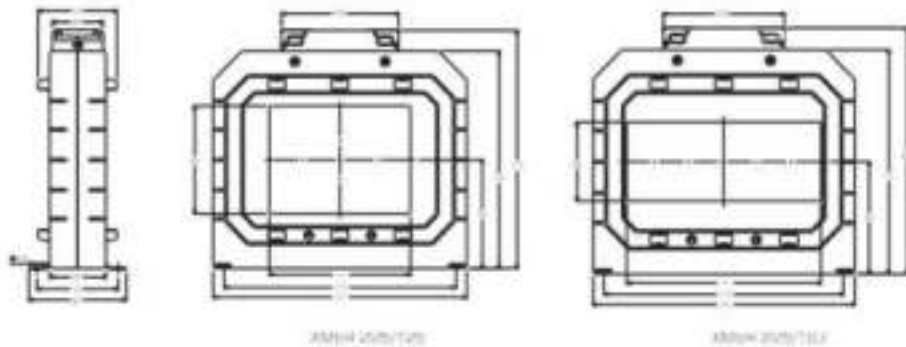

ALL DIMENSIONS ARE IN MM

ALL DIMENSIONS ARE IN MM

OMEGA CT SERIES CURRENT TRANSFORMER RANGES

ANEM 30/14 L30 ANEM 30/17 L30 ANEM 30/30 L30

ANEM 30/14 C10 ANEM 30/17 C10 ANEM 30/30 C10

ANEM 100/120 ANEM 100/150

ANEM 100/100V ANEM 100/100M