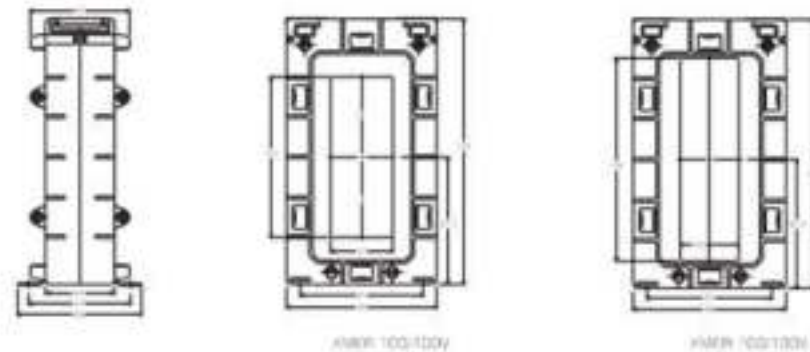

ALL DIMENSIONS ARE IN MM

OMEGA CT SERIES CURRENT TRANSFORMER RANGES

ANEM 30/14 L30 ANEM 30/17 L30 ANEM 30/30 L30

ANEM 30/14 C10 ANEM 30/17 C10 ANEM 30/30 C10

ANEM 100/120 ANEM 100/150

ANEM 100/100V ANEM 100/100M