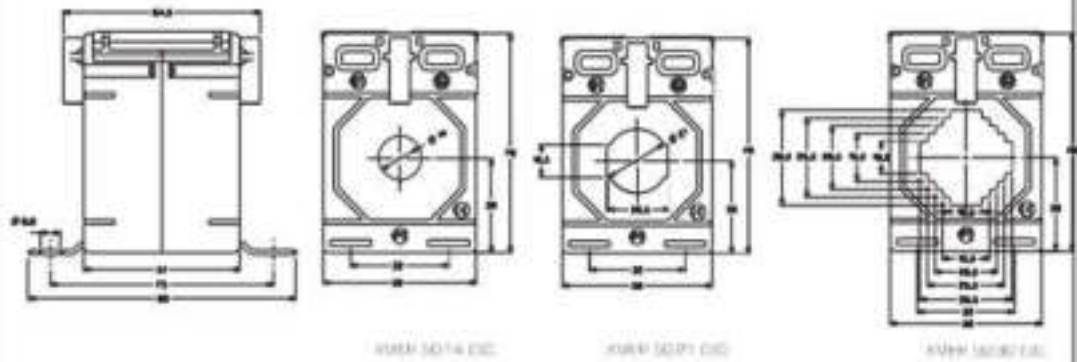

ALL DIMENSIONS ARE IN MM

OMEGA CT SERIES CURRENT TRANSFORMER RANGES

ANEM 30/14 L30 ANEM 30/17 L30 ANEM 30/30 L30

ANEM 30/14 C10 ANEM 30/17 C10 ANEM 30/30 C10

ANEM 100/120 ANEM 100/150

ANEM 100/100V ANEM 100/100M